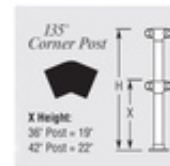

44-D138/3 DLFPA - Double Line Flush Posts - 135 Degree Corner Post (Satin Stainless Steel 304, 36", 1.5" OD (0.05" Wall))

Please Note: Flange is sold separately based on your installation needs.