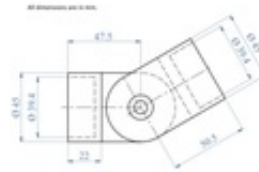

**44-732AW/45** 732AW - Flush Adjustable Elbow for Wood (Satin Stainless Steel 304)

\*Must use item 80-E600/45 to attach to each side of wood rail. (sold separately)