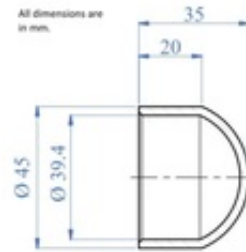

**44-602W/45** 602W - Round End Cap for Wood (Satin Stainless Steel 304)

\*Must use item 80-E600/45 to attach to each side of wood rail. (sold separately)