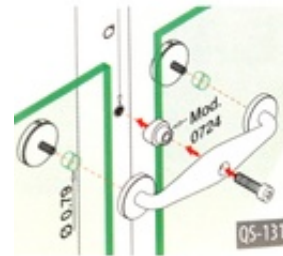

44-0750 Q0750 - Glass Spider (Satin Stainless Steel 304)

Srews: (1) QS-131 screw is needed and is sold separately