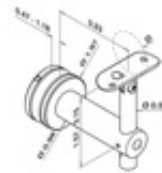

44-0155/1H 0155 - Adjustable Glass Handrail Bracket Round Mount For Tubing (Satin Stainless Steel 304, 1.5" OD (0.05" Wall))

INDOOR USE ONLY