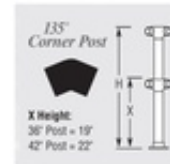

40-D238/3 DLFPA - Double Line Flush Posts - 135 Degree Corner Post (Polished Stainless Steel 304, 36", 2" OD (0.05" Wall))

Please Note: Flange is sold separately based on your installation needs.