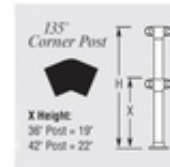

**40-D138/3** DLFPA - Double Line Flush Posts - 135 Degree Corner Post (Polished Stainless Steel 304, 36", 1.5" OD (0.05" Wall))

**Please Note: Flange is sold separately based on your installation needs.**