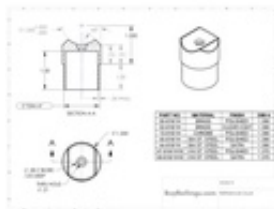

40-818/1H 818 - Perpendicular Collar (Polished Stainless Steel 304, 1.5" OD (0.05" Wall))

Universal railing connectors are either factory assembled into metal posts or as individual components to accommodate any handrail, foot rail, stair railing, or other architectural railing configuration. Available finishes may include polished brass, satin, chrome plated, or Lido-Tone powder coating.

Note:

Flush fittings DO NOT include screws. Attach tube to fitting with Lido Weld adhesive, LB-00201.