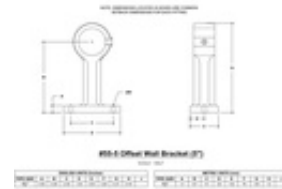

28380 55-5 - Offset Wall Bracket (1-1/2" IPS)

[Click here for chart](#)