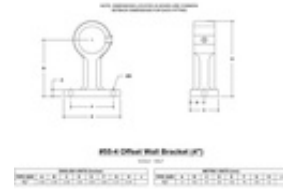

28370 55-4 - Offset (4") Wall Bracket (Aluminum Magnesium)

BuyRailings . 71 Commerce Drive, Brookfield, CT 06804 . T877-810-4116 . F +1-203-930-3620 . buyrailings.com