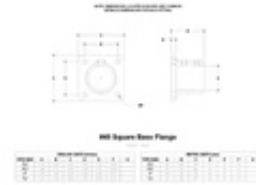

**26120** 45 - Square Floor Flange (1" IPS)

[Click here for chart](#)