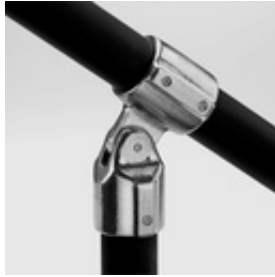

17-89 17 - Adj. Elbow or Tee Assembly (Aluminum Magnesium, 1-1/2" x 2" IPS)

For Reduced Fittings: Male Part is the Top Rail part. Female Part is the part that attaches to the Vertical Post.

[Click here for chart](#)