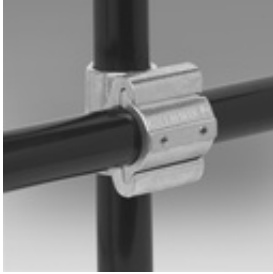

16040 14S - Modular Offset Cross Assembly (1" IPS)

[Click here for chart](#)