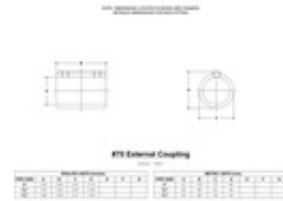

09630 70 - External Coupling (Aluminum Magnesium, 2" IPS)

[Click here for chart](#)