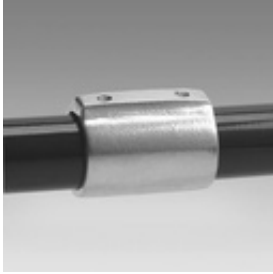

09630 70 - External Coupling (Aluminum Magnesium, 2" IPS)

[Click here for chart](#)