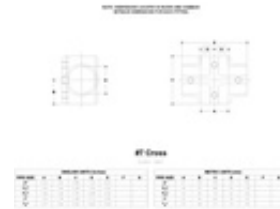

09090 7 - Cross (Aluminum Magnesium, 2" IPS)

[Click here for chart](#)