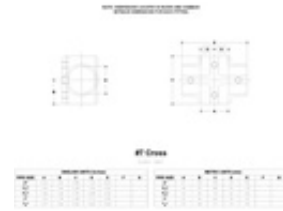

**09090 7 - Cross (Aluminum Magnesium, 2" IPS)**

[Click here for chart](#)