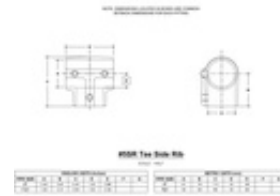

**09070** 5SR - Tee Side Rib (Aluminum Magnesium, 2" IPS)

[Click here for chart](#)