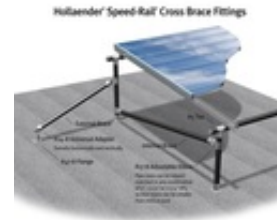

**08850** 24M - Universal Adapter Male (Aluminum Magnesium)

Swivels horizontally and vertically used for Cross Bracing on roof tops.