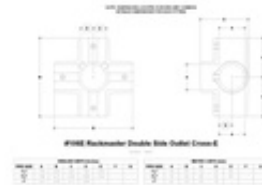

08770 106E - Dbl. Side Outlet Cross-E (1-1/2" IPS)

[Click here for chart](#)