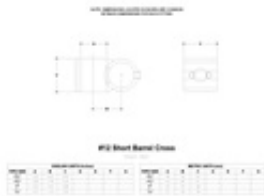

**08160** 12 - Short Barrel Cross (1-1/2" IPS)

[Click here for chart](#)