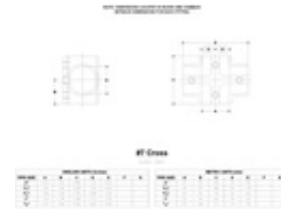

**08090** 7 - Cross (Aluminum Magnesium, 1-1/2" IPS)

[Click here for chart](#)