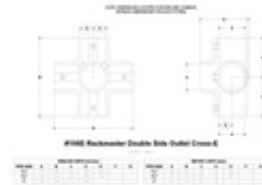

07770 106E - Dbl. Side Outlet Cross-E (1-1/4" IPS)

[Click here for chart](#)