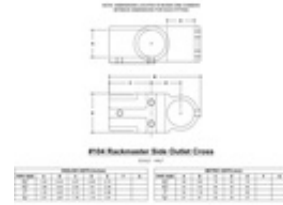

**07750** 104 - Side Outlet Cross (1-1/4" IPS)

[Click here for chart](#)