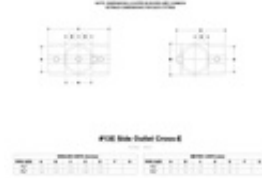

**07180** 13E - Side Outlet Cross-E (Aluminum Magnesium, 1-1/4" IPS)

<a href="#">Click here for chart</a>