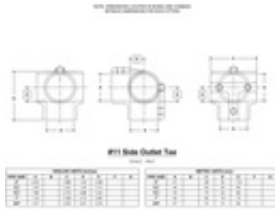

07140 11 - Side Outlet Tee (Aluminum Magnesium, 1-1/4" IPS)

[Click here for chart](#)