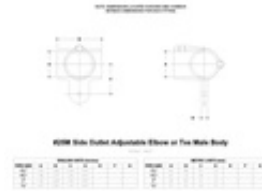

06430 25M - Adj. Side Outlet or Tee Male (1" IPS)

[Click here for chart](#)