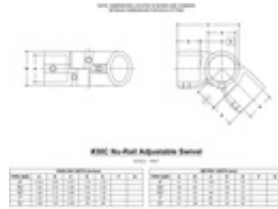

05530 30-C - Nu-Rail Adj. Swivel (Aluminum Magnesium, 3/4" IPS)

[Click here for chart](#)