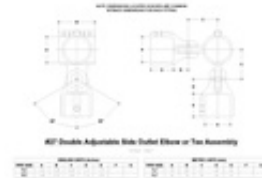

05440 27 - Double Adj. Side Outlet Elbow or Tee Assembly (3/4" IPS)

[Click here for chart](#)