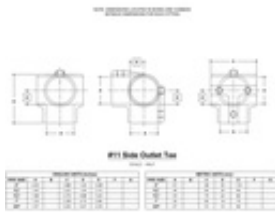

05140 11 - Side Outlet Tee (Aluminum Magnesium, 3/4" IPS)

[Click here for chart](#)