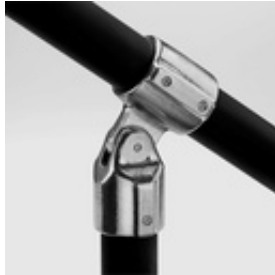

04230 17 - Adj. Elbow or Tee Assembly (Aluminum Magnesium, 1" x 1-1/2" IPS)

For Reduced Fittings: Male Part is the Top Rail part. Female Part is the part that attaches to the Vertical Post.

[Click here for chart](#)