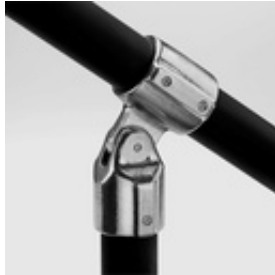

**04150** 17 - Adj. Elbow or Tee Assembly (Aluminum Magnesium, 2" x 1-1/4" IPS)

For Reduced Fittings: Male Part is the Top Rail part. Female Part is the part that attaches to the Vertical Post.

[Click here for chart](#)