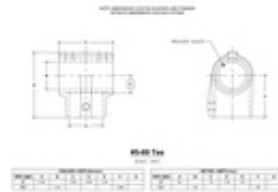

**03080 5** - Tee (Aluminum Magnesium, 2" x 1-1/2" IPS)

[Click here for chart](#)