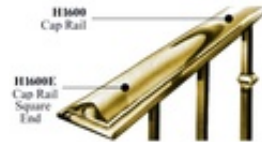

00-H1600E H1600E - Cap Rail Square End (Polished Brass)

Cap Rail Square End

Item#	A	B
● H1600E	2"	3 3/8"