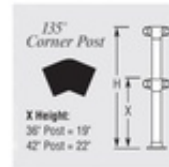

**00-D238/4** DLFPA - Double Line Flush Posts - 135 Degree Corner Post (Polished Brass, 42", 2" OD (0.05" Wall))

**Please Note: Flange is sold separately based on your installation needs.**