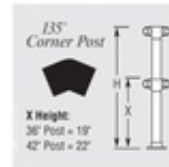

**00-D238/3** DLFPA - Double Line Flush Posts - 135 Degree Corner Post (Polished Brass, 36", 2" OD (0.05" Wall))

**Please Note: Flange is sold separately based on your installation needs.**