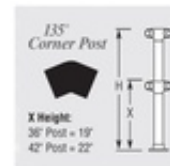

00-D138/3 DLFPA - Double Line Flush Posts - 135 Degree Corner Post (Polished Brass, 36", 1.5" OD (0.05" Wall))

Please Note: Flange is sold separately based on your installation needs.