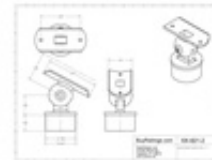

00-821/2 821 - Ball Adjustable Saddle (Polished Brass, 2" OD (0.05" Wall))

Universal railing connectors are either factory assembled into metal posts or as individual components to accommodate any handrail, foot rail, stair railing, or other architectural railing configuration. Available finishes may include polished brass, satin, chrome plated, or Lido-Tone powder coating.