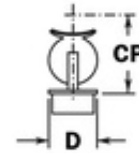

00-821/2 821 - Ball Adjustable Saddle (Polished Brass, 2" OD (0.05" Wall))

Universal railing connectors are either factory assembled into metal posts or as individual components to accommodate any handrail, foot rail, stair railing, or other architectural railing configuration. Available finishes may include polished brass, satin, chrome plated, or Lido-Tone powder coating.