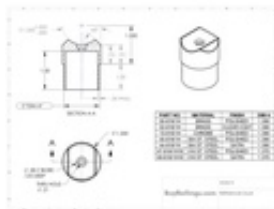

00-818/1H 818 - Perpendicular Collar (Polished Brass, 1.5" OD (0.05" Wall))

Universal railing connectors are either factory assembled into metal posts or as individual components to accommodate any handrail, foot rail, stair railing, or other architectural railing configuration. Available finishes may include polished brass, satin, chrome plated, or Lido-Tone powder coating.

Note:

Flush fittings DO NOT include screws. Attach tube to fitting with Lido Weld adhesive, LB-00201.