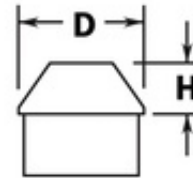

00-801/2 801 - Flush Angle Collar (Polished Brass)

Universal railing connectors are either factory assembled into metal posts or as individual components to accommodate any handrail, foot rail, stair railing, or other architectural railing configuration. Available finishes may include polished brass, satin, chrome plated, or Lido-Tone powder coating.