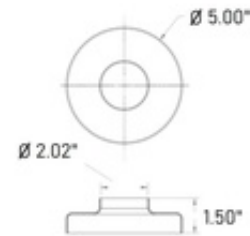

00-540/2 540 - Flange Canopy (Polished Brass, 2" OD (0.05" Wall))

The 00-540/2 round flange canopy or escutcheon plate is made of brass, has a polished finish and allows for a 2" diameter round tube to pass through its center hole. Use this cover as a decorative addition to flanges that are often unseemly because of the mounting hardware used with them.