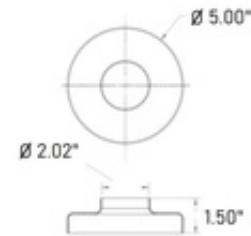

00-540/2 540 - Flange Canopy (Polished Brass, 2" OD (0.05" Wall))

The 00-540/2 round flange canopy or escutcheon plate is made of brass, has a polished finish and allows for a 2" diameter round tube to pass through its center hole. Use this cover as a decorative addition to flanges that are often unseemly because of the mounting hardware used with them.