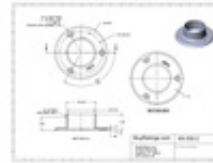

00-530/2 530 - 4" Wall Flange 2" OD (Polished Brass)

Flanges provide numerous mounting solutions for railing projects including wall mounting handrails, floor mounting footrail as well as angle, adjustable, socket, square, cut and cubicle mounting for special architectural railing projects.