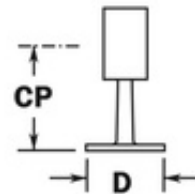

**00-342/1H** 342 - Flush Center Post (Polished Brass, 1.5" OD (0.05" Wall))

Item #	Material	Finish	Size	CP	D	Description
00-342/1H	Brass	Polished	1.5"	4.5"	1.5"	00-342/1H
00-342/2H	Stainless Steel	Brushed	1.5"	4.5"	1.5"	00-342/2H
00-342/3H	Aluminum	Anodized	1.5"	4.5"	1.5"	00-342/3H
00-342/4H	Stainless Steel	Polished	1.5"	4.5"	1.5"	00-342/4H
00-342/5H	Aluminum	Polished	1.5"	4.5"	1.5"	00-342/5H
00-342/6H	Brass	Polished	1.5"	4.5"	1.5"	00-342/6H