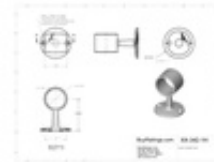

**00-342/1H** 342 - Flush Center Post (Polished Brass, 1.5" OD (0.05" Wall))

Item #	Material	Finish	Size	CP	D	Description
00-342/1H	Brass	Polished	1.5"	4.5"	1.5"	00-342/1H
00-342/2H	Stainless Steel	Brushed	1.5"	4.5"	1.5"	00-342/2H
00-342/3H	Aluminum	Anodized	1.5"	4.5"	1.5"	00-342/3H
00-342/4H	Stainless Steel	Polished	1.5"	4.5"	1.5"	00-342/4H
00-342/5H	Aluminum	Polished	1.5"	4.5"	1.5"	00-342/5H
00-342/6H	Brass	Polished	1.5"	4.5"	1.5"	00-342/6H

Architectural hardware provides a unique breadth of decorative hardware brackets for mounting metal railings in all kinds of settings. And, like your handrail, footrail, stair railing, kitchen rail system or other railing, brackets may be available in a variety of finishes in addition to traditional brass fittings, including white, stainless steel, and more. All brackets are supplied with necessary hardware for proper installation.

**Note:**

Fittings are supplied with self-drilling, self-tapping hardware.

Mount brackets to stud in wall.

Maximum spacing between brackets is 4 feet.

Consult local codes for rail height and other requirements.