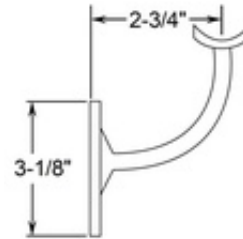

**00-302/2** 302 - Deluxe Handrail Bracket (Polished Brass)

Architectural hardware provides a unique breadth of decorative hardware brackets for mounting metal railings in all kinds of settings. And, like your handrail, footrail, stair railing, kitchen rail system or other railing, brackets may be available in a variety of finishes in addition to traditional brass fittings, including white, stainless steel, and more.