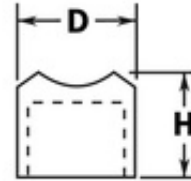

**00-181A/1H 819 - Outer Perpendicular Collar (Polished Brass, 1.5" OD (0.05" Wall))**

Universal railing connectors are either factory assembled into metal posts or as individual components to accommodate any handrail, foot rail, stair railing, or other architectural railing configuration. Available finishes may include polished brass, satin, chrome plated, or Lido-Tone powder coating.

Note:

**Flush fittings DO NOT include screws.** Attach tube to fitting with Lido Weld adhesive, LB-00201.