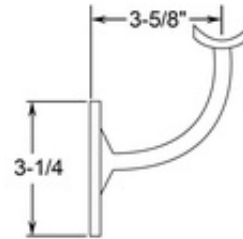

00-014/2 014 - Heavy Duty Handrail Bracket (Polished Brass, 2" OD (0.05" Wall))

Similar to the 302 bracket but with a flared stem at the base and 4 holes for screws to the railing.