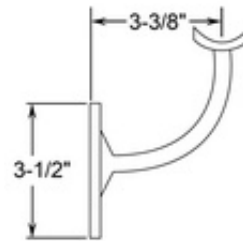

00-014/1H 014 - Heavy Duty Handrail Bracket (Polished Brass, 1.5" OD (0.05" Wall))

Similar to the 302 bracket but with a flared stem at the base and 4 holes for screws to the railing.